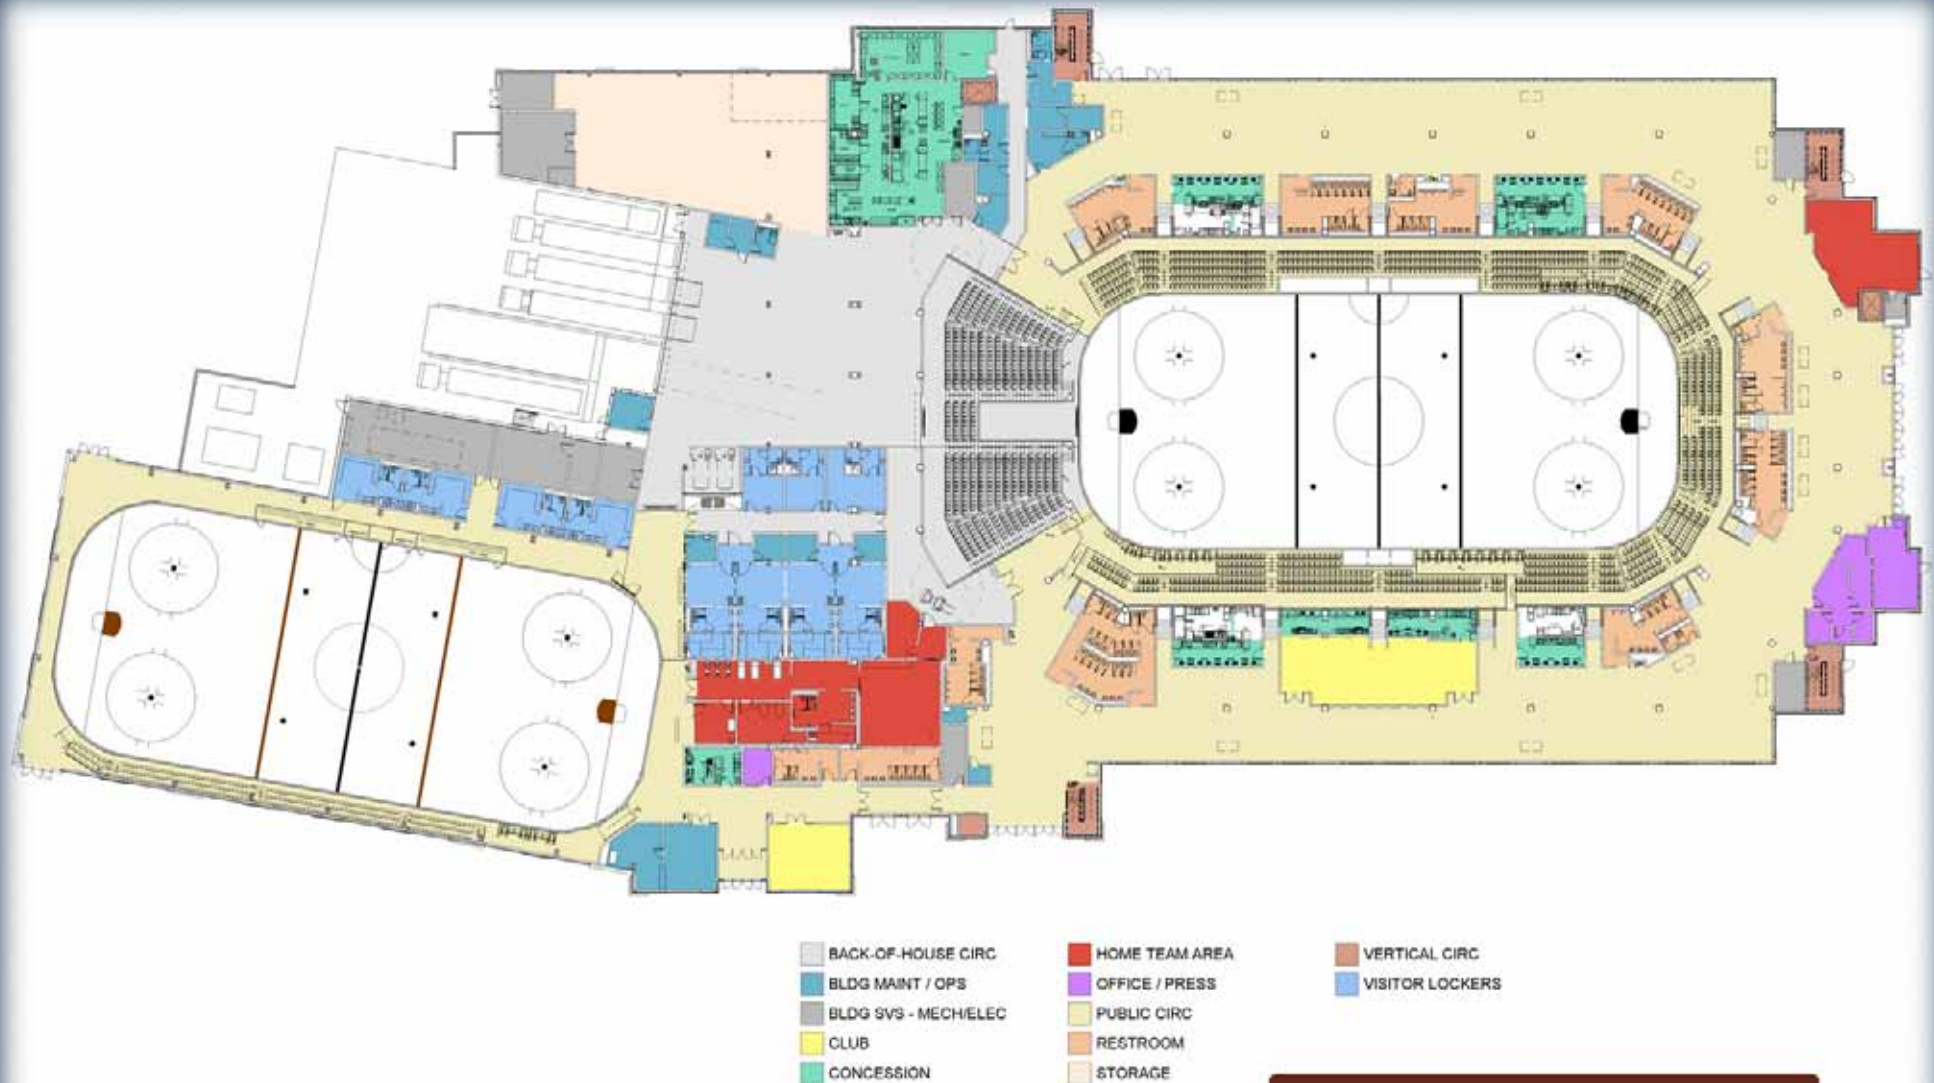

# EVENT CENTER & COMMUNITY ICE ARENA

## *Independence, Missouri*

EVENT PLAN